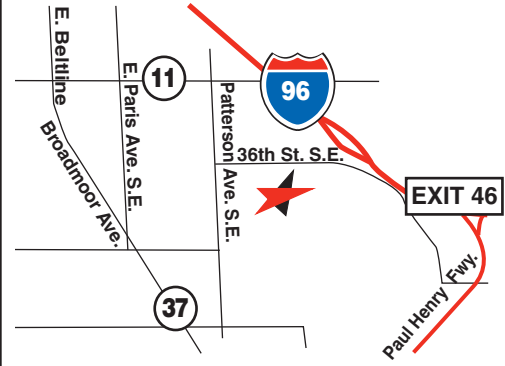

Branch Fueling Locations

Comstock Park 172 Lamoreaux Dr. N.E
Comstock Park, MI 49321
Phone: (616) 784-9093

Grand Rapids 3940 Eastern Ave. S.E.
Grand Rapids, MI 49508
Phone: (616) 243-7033

Kentwood 5260 36th St. S.E.
Kentwood, MI 49512
Phone: (616) 285-6000

Holland 719 96th Ave.
Holland, MI 49424
Phone: (616) 741-5100

Jackson 3515 Wayland Dr.
Jackson, MI 49202
Phone: (517) 787-3200

Traverse City 1645 South Airport Road
Traverse City, MI 49686
Phone: (231) 947-8480

Saginaw 3203 W. Sawyer Drive
Saginaw, MI 48601
Phone: (989) 753-4272

Goshen 1715 East Lincoln Ave.
Goshen, IN 46528
Phone: (574) 533-3116

Kalamazoo 3717 Kings Highway
Kalamazoo, MI 49048
Phone: (269) 385-5933