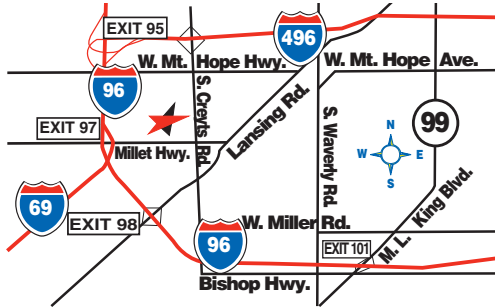

Branch Fueling Locations

Comstock Park 172 Lamoreaux Dr. N.E
Comstock Park, MI 49321
Phone: (616) 784-9093

Grand Rapids 3940 Eastern Ave. S.E.
Grand Rapids, MI 49508
Phone: (616) 243-7033

Kentwood 5260 36th St. S.E.
Kentwood, MI 49512
Phone: (616) 285-6000

Lansing 3020 S. Creyts Rd.
Lansing, MI 48917
Phone: (517) 322-4080

Flint 1945 South Dort Hwy.
Flint, MI 48503
Phone: (810) 235-8250

Muskegon 2580 Black Creek Road
Muskegon, MI 49444
Phone: (231) 737-2117

Holland 719 96th Ave.
Holland, MI 49424
Phone: (616) 741-5100

Jackson 3515 Wayland Dr.
Jackson, MI 49202
Phone: (517) 787-3200

Traverse City 1645 South Airport Road
Traverse City, MI 49686
Phone: (231) 947-8480

Saginaw 3203 W. Sawyer Drive
Saginaw, MI 48601
Phone: (989) 753-4272

Goshen 1715 East Lincoln Ave.
Goshen, IN 46528
Phone: (574) 533-3116

Kalamazoo 3717 Kings Highway
Kalamazoo, MI 49048
Phone: (269) 385-5933