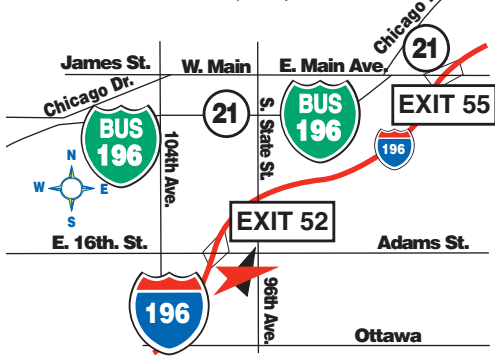

Branch Fueling Locations

Comstock Park 172 Lamoreaux Dr. N.E
Comstock Park, MI 49321
Phone: (616) 784-9093

Grand Rapids 3940 Eastern Ave. S.E.
Grand Rapids, MI 49508
Phone: (616) 243-7033

Kentwood 5260 36th St. S.E.
Kentwood, MI 49512
Phone: (616) 285-6000

Lansing 3020 S. Creyts Rd.
Lansing, MI 48917
Phone: (517) 322-4080

Flint 1945 South Dort Hwy.
Flint, MI 48503
Phone: (810) 235-8250

Muskegon 2580 Black Creek Road
Muskegon, MI 49444
Phone: (231) 737-2117

Holland 719 96th Ave.
Holland, MI 49424
Phone: (616) 741-5100

Jackson 3515 Wayland Dr.
Jackson, MI 49202
Phone: (517) 787-3200

Traverse City 1645 South Airport Road
Traverse City, MI 49686
Phone: (231) 947-8480