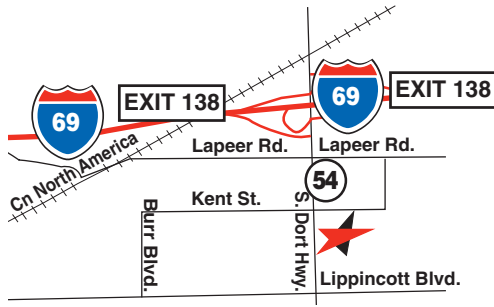

Branch Fueling Locations

Comstock Park 172 Lamoreaux Dr. N.E
Comstock Park, MI 49321
Phone: (616) 784-9093

Grand Rapids 3940 Eastern Ave. S.E.
Grand Rapids, MI 49508
Phone: (616) 243-7033

Kentwood 5260 36th St. S.E.
Kentwood, MI 49512
Phone: (616) 285-6000

Lansing 3020 S. Creyts Rd.
Lansing, MI 48917
Phone: (517) 322-4080

Flint 1945 South Dort Hwy.
Flint, MI 48503
Phone: (810) 235-8250

Muskegon 2580 Black Creek Road
Muskegon, MI 49444
Phone: (231) 737-2117

Holland 719 96th Ave.
Holland, MI 49424
Phone: (616) 741-5100

Jackson 3515 Wayland Dr.
Jackson, MI 49202
Phone: (517) 787-3200

Traverse City 1645 South Airport Road
Traverse City, MI 49686
Phone: (231) 947-8480

Saginaw 3203 W. Sawyer Drive
Saginaw, MI 48601
Phone: (989) 753-4272

Goshen 1715 East Lincoln Ave.
Goshen, IN 46528
Phone: (574) 533-3116

Kalamazoo 3717 Kings Highway
Kalamazoo, MI 49048
Phone: (269) 385-5933