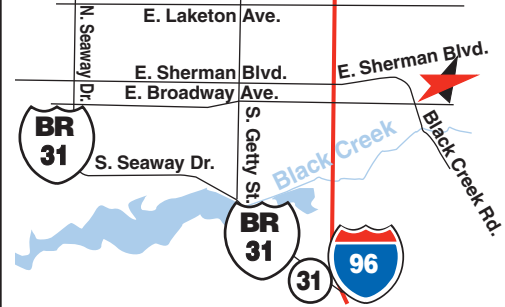

Branch Fueling Locations

Comstock Park 172 Lamoreaux Dr. N.E
Comstock Park, MI 49321
Phone: (616) 784-9093

Grand Rapids 3940 Eastern Ave. S.E.
Grand Rapids, MI 49508
Phone: (616) 243-7033

Kentwood 5260 36th St. S.E.
Kentwood, MI 49512
Phone: (616) 285-6000

Lansing 3020 S. Creyts Rd.
Lansing, MI 48917
Phone: (517) 322-4080

Flint 1945 South Dort Hwy.
Flint, MI 48503
Phone: (810) 235-8250

Muskegon 2580 Black Creek Road
Muskegon, MI 49444
Phone: (231) 737-2117

Holland 719 96th Ave.
Holland, MI 49424
Phone: (616) 741-5100

Jackson 3515 Wayland Dr.
Jackson, MI 49202
Phone: (517) 787-3200

Traverse City 1645 South Airport Road
Traverse City, MI 49686
Phone: (231) 947-8480

Saginaw 3203 W. Sawyer Drive
Saginaw, MI 48601
Phone: (989) 753-4272

Goshen 1715 East Lincoln Ave.
Goshen, IN 46528
Phone: (574) 533-3116

Kalamazoo 3717 Kings Highway
Kalamazoo, MI 49048
Phone: (269) 385-5933