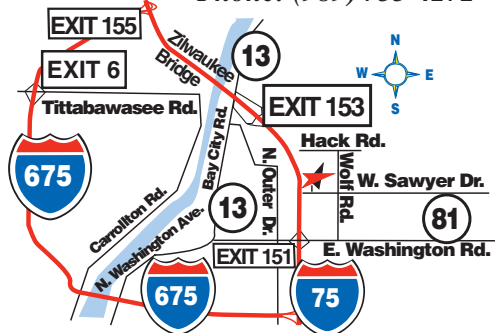

Branch Fueling Locations

Comstock Park 172 Lamoreaux Dr. N.E
Comstock Park, MI 49321
Phone: (616) 784-9093

Grand Rapids 3940 Eastern Ave. S.E.
Grand Rapids, MI 49508
Phone: (616) 243-7033

Kentwood 5260 36th St. S.E.
Kentwood, MI 49512
Phone: (616) 285-6000

Holland 719 96th Ave.
Holland, MI 49424
Phone: (616) 741-5100

Jackson 3515 Wayland Dr.
Jackson, MI 49202
Phone: (517) 787-3200

Traverse City 1645 South Airport Road
Traverse City, MI 49686
Phone: (231) 947-8480

Saginaw 3203 W. Sawyer Drive
Saginaw, MI 48601
Phone: (989) 753-4272

Goshen 1715 East Lincoln Ave.
Goshen, IN 46528
Phone: (574) 533-3116

Kalamazoo 3717 Kings Highway
Kalamazoo, MI 49048
Phone: (269) 385-5933