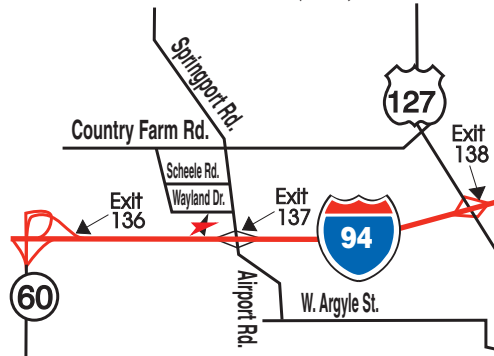

Branch Fueling Locations

Comstock Park 172 Lamoreaux Dr. N.E
Comstock Park, MI 49321
Phone: (616) 784-9093

Grand Rapids 3940 Eastern Ave. S.E.
Grand Rapids, MI 49508
Phone: (616) 243-7033

Kentwood 5260 36th St. S.E.
Kentwood, MI 49512
Phone: (616) 285-6000

Lansing 3020 S. Creyts Rd.
Lansing, MI 48917
Phone: (517) 322-4080

Flint 1945 South Dort Hwy.
Flint, MI 48503
Phone: (810) 235-8250

Muskegon 2580 Black Creek Road
Muskegon, MI 49444
Phone: (231) 737-2117

Holland 719 96th Ave.
Holland, MI 49424
Phone: (616) 741-5100

Jackson 3515 Wayland Dr.
Jackson, MI 49202
Phone: (517) 787-3200

Traverse City 1645 South Airport Road
Traverse City, MI 49686
Phone: (231) 947-8480