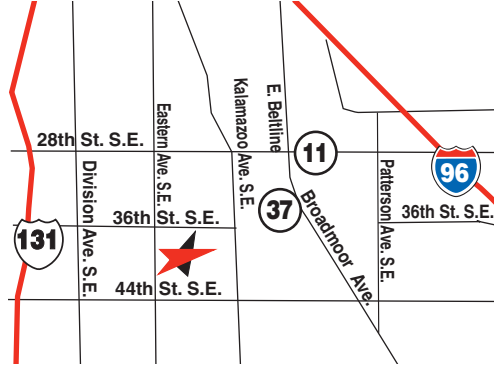

Branch Fueling Locations

Comstock Park 172 Lamoreaux Dr. N.E
Comstock Park, MI 49321
Phone: (616) 784-9093

Grand Rapids 3940 Eastern Ave. S.E.
Grand Rapids, MI 49508
Phone: (616) 243-7033

Kentwood 5260 36th St. S.E.
Kentwood, MI 49512
Phone: (616) 285-6000

Lansing 3020 S. Creyts Rd.
Lansing, MI 48917
Phone: (517) 322-4080

Flint 1945 South Dort Hwy.
Flint, MI 48503
Phone: (810) 235-8250

Muskegon 2580 Black Creek Road
Muskegon, MI 49444
Phone: (231) 737-2117

Holland 719 96th Ave.
Holland, MI 49424
Phone: (616) 741-5100

Jackson 3515 Wayland Dr.
Jackson, MI 49202
Phone: (517) 787-3200

Traverse City 1645 South Airport Road
Traverse City, MI 49686
Phone: (231) 947-8480

Saginaw 3203 W. Sawyer Drive
Saginaw, MI 48601
Phone: (989) 753-4272

Goshen 1715 East Lincoln Ave.
Goshen, IN 46528
Phone: (574) 533-3116

Kalamazoo 3717 Kings Highway
Kalamazoo, MI 49048
Phone: (269) 385-5933