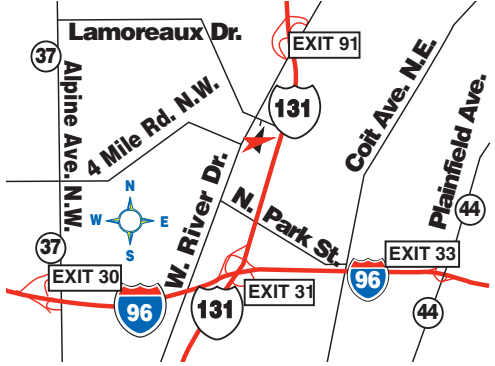

Branch Fueling Locations

Comstock Park 172 Lamoreaux Dr. N.E
Comstock Park, MI 49321
Phone: (616) 784-9093

Grand Rapids 3940 Eastern Ave. S.E.
Grand Rapids, MI 49508
Phone: (616) 243-7033

Kentwood 5260 36th St. S.E.
Kentwood, MI 49512
Phone: (616) 285-6000

Lansing 3020 S. Creyts Rd.
Lansing, MI 48917
Phone: (517) 322-4080

Flint 1945 South Dort Hwy.
Flint, MI 48503
Phone: (810) 235-8250

Muskegon 2580 Black Creek Road
Muskegon, MI 49444
Phone: (231) 737-2117

Holland 719 96th Ave.
Holland, MI 49424
Phone: (616) 741-5100

Jackson 3515 Wayland Dr.
Jackson, MI 49202
Phone: (517) 787-3200

Traverse City 1645 South Airport Road
Traverse City, MI 49686
Phone: (231) 947-8480

Saginaw 3203 W. Sawyer Drive
Saginaw, MI 48601
Phone: (989) 753-4272

Goshen 1715 East Lincoln Ave.
Goshen, IN 46528
Phone: (574) 533-3116

Kalamazoo 3717 Kings Highway
Kalamazoo, MI 49048
Phone: (269) 385-5933