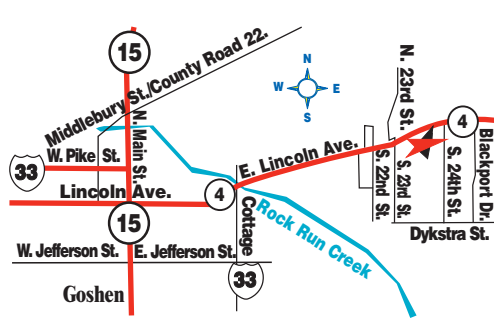

Branch Fueling Locations

Comstock Park 172 Lamoreaux Dr. N.E
Comstock Park, MI 49321
Phone: (616) 784-9093

Grand Rapids 3940 Eastern Ave. S.E.
Grand Rapids, MI 49508
Phone: (616) 243-7033

Kentwood 5260 36th St. S.E.
Kentwood, MI 49512
Phone: (616) 285-6000

Lansing 3020 S. Creyts Rd.
Lansing, MI 48917
Phone: (517) 322-4080

Flint 1945 South Dort Hwy.
Flint, MI 48503
Phone: (810) 235-8250

Muskegon 2580 Black Creek Road
Muskegon, MI 49444
Phone: (231) 737-2117

Holland 719 96th Ave.
Holland, MI 49424
Phone: (616) 741-5100

Jackson 3515 Wayland Dr.
Jackson, MI 49202
Phone: (517) 787-3200

Traverse City 1645 South Airport Road
Traverse City, MI 49686
Phone: (231) 947-8480

Saginaw 3203 W. Sawyer Drive
Saginaw, MI 48601
Phone: (989) 753-4272

Goshen 1715 East Lincoln Ave.
Goshen, IN 46528
Phone: (574) 533-3116

Kalamazoo 3717 Kings Highway
Kalamazoo, MI 49048
Phone: (269) 385-5933